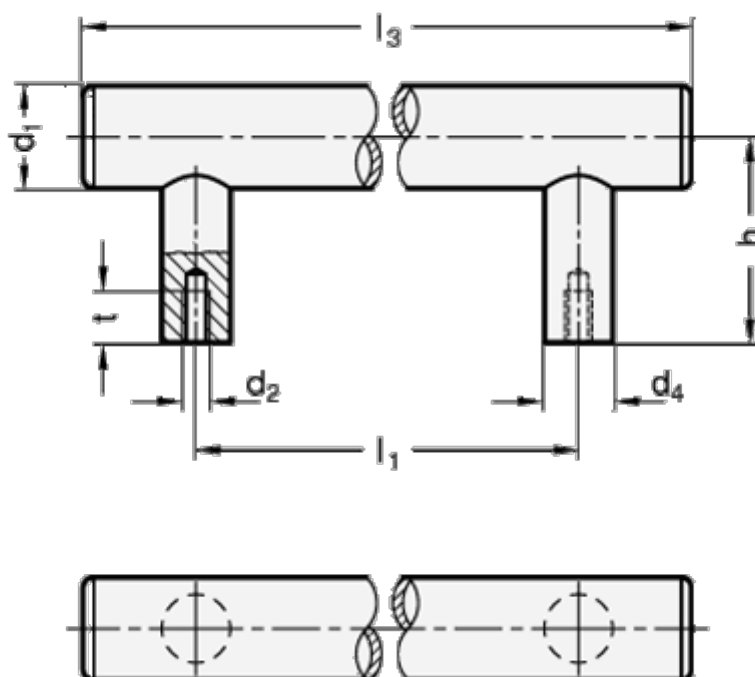

Article number: 20666530M8600K

Description: E+G St. steel tubular handle GN 666.5-30-M8-600-K
K - with plastic cover cap, mounted from the back

Measures

d1	= 30
d2	= M8
d4	= 20
h	= 60
l1 +/-0.5	= 600
l3	= 665
l4	= 15
t min	= 15